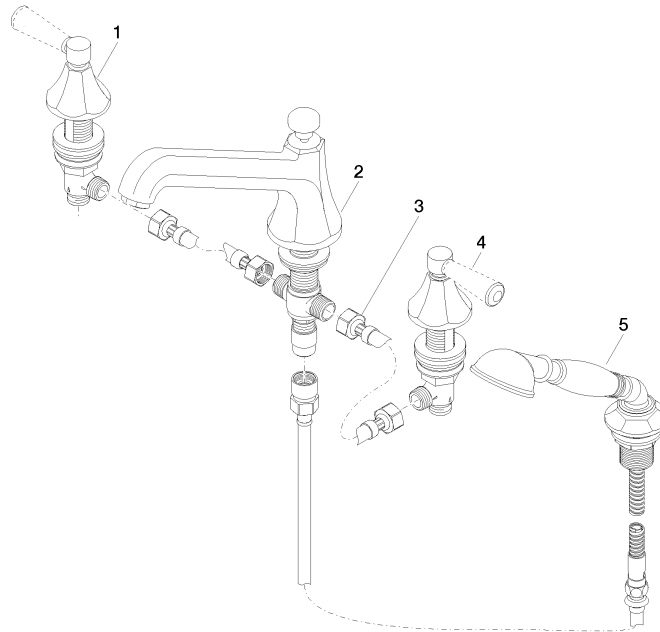

MADISON Bath shower set for bath rim or tile edge installation - Brushed Durabron (23kt Gold)

MADISON

ST 030 100 3370

- spout: circular, air-enriched flow
- max. spout flow rate 23 l/min
- Hand shower: COMPACT RAIN, max. flow rate 6.8 l/min (at 3 bar)
- complete hand shower set with anti-scale system
- 225mm projection
- automatic bath/shower diverter
- height of mixer 185 mm
- height up to aerator 140 mm
- hole diameter valve 32 mm
- hole diameter spout 32 mm
- hole diameter for complete hand shower set 32 mm
- rosette for spout Ø 70mm
- rosette for complete hand shower set Ø 60mm
- rosette for deck valve Ø 60mm
- metal shower hose 1750mm with integrated anti-twist protection

ST 030 100 3370

ST 030 100 3370
Parts for other
finishes can be found
here: [Chrome](#)

- 225mm projection
- complete hand shower set: normal flow
- spout: circular, air-enriched flow
- complete hand shower set with anti-scale system
- automatic bath/shower diverter
- height of mixer 185 mm
- height up to aerator 140 mm
- hole diameter valve 32 mm
- hole diameter spout 32 mm
- hole diameter for complete hand shower set 32 mm
- rosette for spout Ø 70mm
- rosette for complete hand shower set Ø 60mm
- rosette for deck valve Ø 60mm
- metal shower hose 1750mm with integrated anti-twist protection
- max. spout flow rate 23 l/min
- max. flow for complete hand shower set 6.8 l/min

ST 030 100 3370
mm [inches]
1:10

Flow rate chart

Certificates

LGA_8028.

Belgaqua_21-380-
27_4.

ST 030 100 3370

Spare parts list

No.	Item Number	Name	Quantity used	Delivery time
1	20 000 370-28	side panel	1	60
2	13 502 380-28	spout	1	-
Spare part can no longer be ordered, please order the replacement item				
3	12 502 970 90	High pressure hose 1/2" x 1/2" x 400 mm -	2	2
4	20 000 371-28	side panel	1	60
5	27 703 370-28	shower set	1	-
Spare part can no longer be ordered, please order the replacement item				