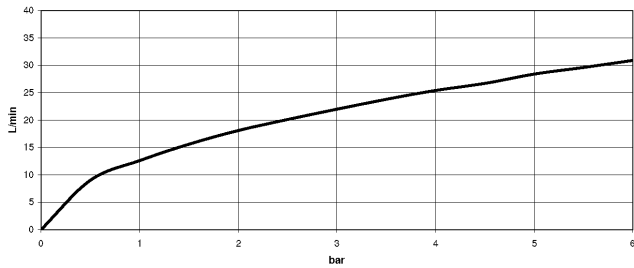

ST 030 100 3370
mm [inches]
1:10

Flow rate chart

Certificates

LGA_8028.

Belgaqua_21-380-
27_4.

ST 030 100 3370

Spare parts list

No.	Item Number	Name	Quantity used	Delivery time
1	20 000 370-28	side panel	1	60
2	13 502 380-28	spout	1	-
Spare part can no longer be ordered, please order the replacement item				
3	12 502 970 90	High pressure hose 1/2" x 1/2" x 400 mm -	2	2
4	20 000 371-28	side panel	1	60
5	27 703 370-28	shower set	1	-
Spare part can no longer be ordered, please order the replacement item				