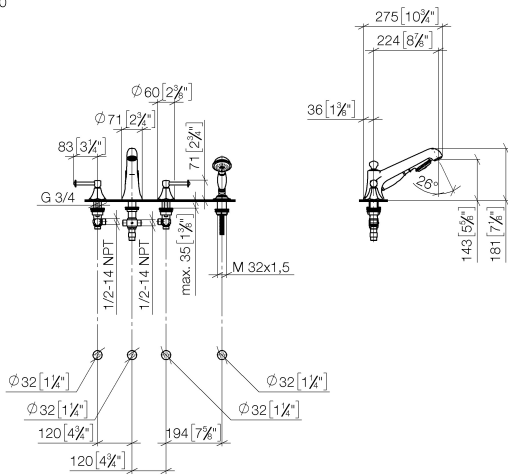

MADISON Bath shower set for bath rim or tile edge installation - Brushed Durabron (23kt Gold)

MADISON

ST 030 100 3370

- spout: circular, air-enriched flow
- max. spout flow rate 23 l/min
- Hand shower: COMPACT RAIN, max. flow rate 6.8 l/min (at 3 bar)
- complete hand shower set with anti-scale system
- 225mm projection
- automatic bath/shower diverter
- height of mixer 185 mm
- height up to aerator 140 mm
- hole diameter valve 32 mm
- hole diameter spout 32 mm
- hole diameter for complete hand shower set 32 mm
- rosette for spout Ø 70mm
- rosette for complete hand shower set Ø 60mm
- rosette for deck valve Ø 60mm
- metal shower hose 1750mm with integrated anti-twist protection

ST 030 100 3370

ST 030 100 3370
Parts for other
finishes can be found
here: [Chrome](#)

- 225mm projection
- complete hand shower set: normal flow
- spout: circular, air-enriched flow
- complete hand shower set with anti-scale system
- automatic bath/shower diverter
- height of mixer 185 mm
- height up to aerator 140 mm
- hole diameter valve 32 mm
- hole diameter spout 32 mm
- hole diameter for complete hand shower set 32 mm
- rosette for spout Ø 70mm
- rosette for complete hand shower set Ø 60mm
- rosette for deck valve Ø 60mm
- metal shower hose 1750mm with integrated anti-twist protection
- max. spout flow rate 23 l/min
- max. flow for complete hand shower set 6.8 l/min

ST 030 100 3370
mm [inches]
1:10

Flow rate chart

Certificates

LGA_8028.

Belgaqua_21-380-
27_4.

ST 030 100 3370

Spare parts list

No.	Item Number	Name	Quantity used	Delivery time
1	20 000 370-28	side panel	1	60
2	13 502 380-28	spout	1	-
Spare part can no longer be ordered, please order the replacement item				
3	12 502 970 90	High pressure hose 1/2" x 1/2" x 400 mm -	2	2
4	20 000 371-28	side panel	1	60
5	27 703 370-28	shower set	1	-
Spare part can no longer be ordered, please order the replacement item				